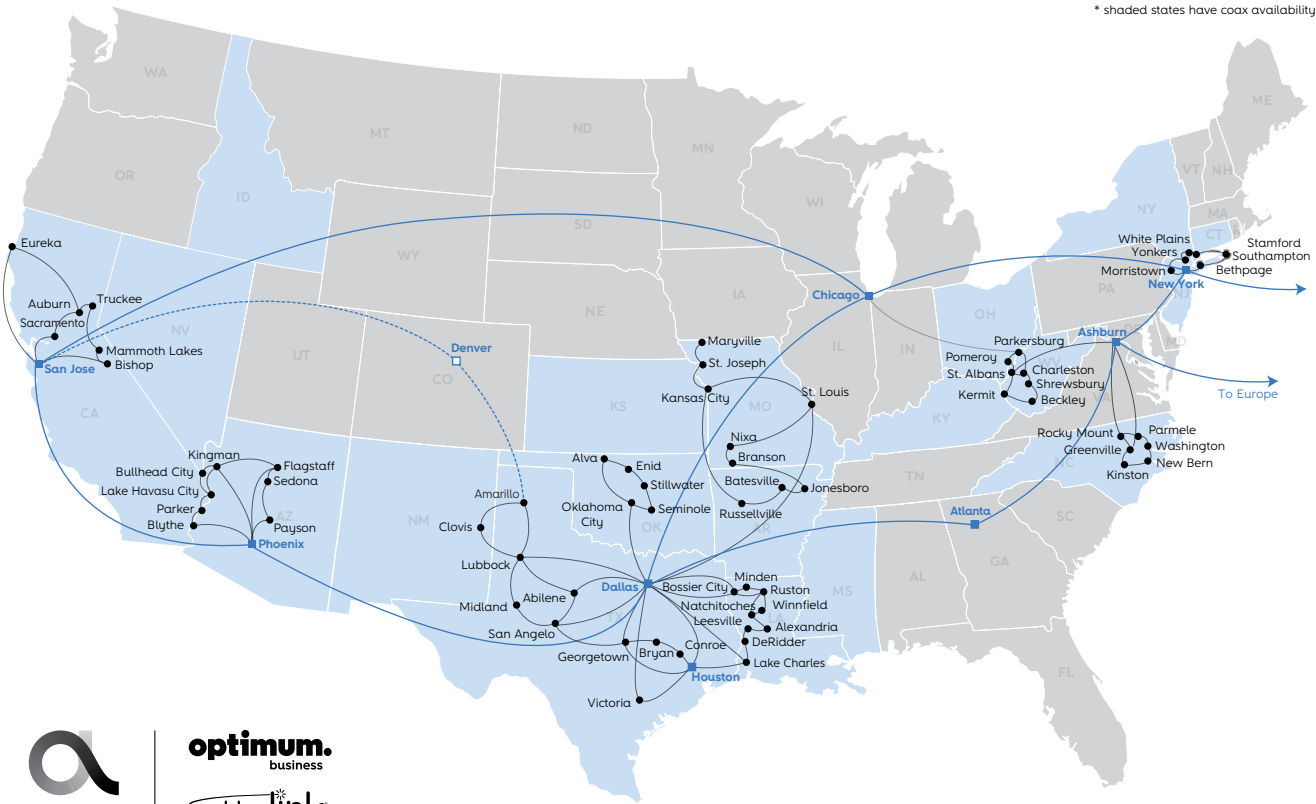

Connections for driving growth and revenue

Our simplified lead registration portal and expedited ordering process make it easier to onboard customers and take advantage of lucrative compensation options and incentives even faster.

Become an Altice Partner today, visit alticebusinesspartners.com

Altice Partner Connections

Reliable Nationwide Network Coverage

Why Altice

Superior services and simplified connections for business success.

Through Optimum Business and Suddenlink Business we provide a range of integrated network solutions and tools essential to business growth. From Secure Internet for small business to enterprise-grade fiber, our services are designed to scale. Our company is committed to support the evolving needs of our valued customers.

National Coverage Map

- National Backbone Route
 - Regional Backbone Route
 - ⋯ Future National Backbone Route
 - ⋯ Future Regional Backbone Route
 - Future Expansion Market
 - Current Hub Location
 - Local Market
- * shaded states have coax availability